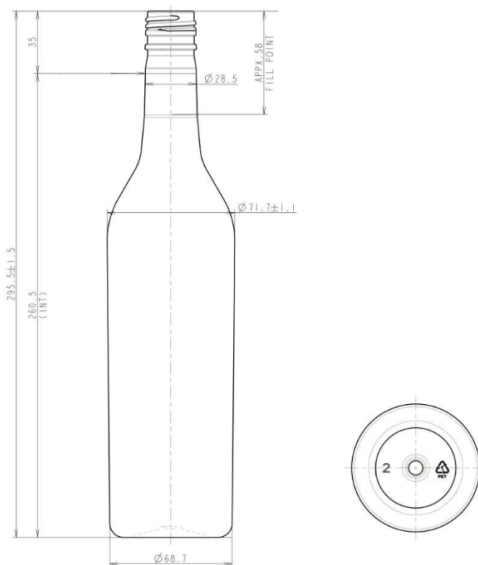

Cooper 750

General info

Item no. (SKU):	
Family / Range:	Cooper
Capacity:	750ml
Neck:	30/60 ROPP
Weight:	52
Shape:	Round
Material:	PET
Colour:	All Colours Available
Print Areas:	
Country of Origin:	Lithuania

Packaging Info

Packed in Boxes

Box Dimensions (mm):	594 x 394 x 448
Quantity per box (pcs):	
Boxes per pallet (pcs):	
Quantity per pallet (pcs):	
Net weight (kg):	
Gross weight (kg):	
Pallet height (mm):	2400

Packed in PE bags on trays (Full pallet)

Tray dimensions (mm):	1200 x 800 x 50
Quantity per tray (pcs):	256
Quantity per PE bag (pcs):	
PE bags per tray (pcs):	
Trays per pallet (pcs):	7
Quantity per pallet (pcs):	1792
Net weight (kg):	93
Gross weight (kg):	113
Pallet height (mm):	2400